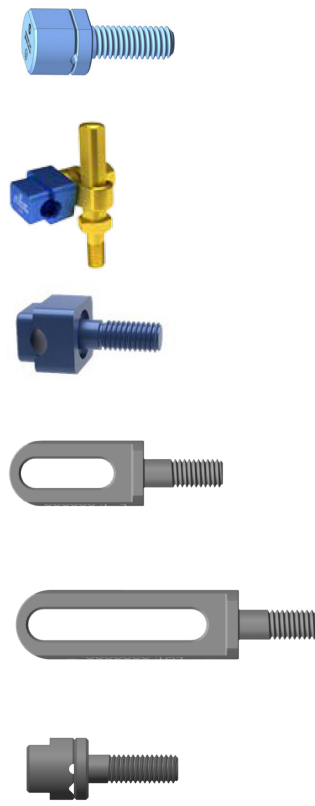

NS signifies Non Sterile.

DELIVERED GOODS FORM (CONTINUED)

SHORT FOOT RINGS

ITEM #	COLOR	DESCRIPTION	QTY	UNIT PRICE	TOTAL
10-700-150580A-0	BLACK	Dual Hole Foot Ring Short, 150mm ID, Aluminum -NS			
10-700-15058BA-0	BLUE				
10-700-15058UA-0	PURPLE				
10-700-15058PA-0	PINK				
10-700-15058RA-0	RED				
10-700-15058GA-0	GREEN				
10-700-15058AA-0	GOLD				
10-700-180580A-0	BLACK	Dual Hole Foot Ring Short, 180mm ID, Aluminum -NS			
10-700-18058BA-0	BLUE				
10-700-18058UA-0	PURPLE				
10-700-18058PA-0	PINK				
10-700-18058RA-0	RED				
10-700-18058GA-0	GREEN				
10-700-18058AA-0	GOLD				
10-700-210580A-0	BLACK	Dual Hole Foot Ring Short, 210mm ID, Aluminum -NS			
10-700-21058BA-0	BLUE				
10-700-21058UA-0	PURPLE				
10-700-21058PA-0	PINK				
10-700-21058RA-0	RED				
10-700-21058GA-0	GREEN				
10-700-21058AA-0	GOLD				

ITEM #	DESCRIPTION	QTY	UNIT PRICE	TOTAL
50-1018-00A-WB	Dual Hole 1/3 - 2/3 Ring Connector			

DUAL JOINT STRUTS

ITEM #	DESCRIPTION	QTY	UNIT PRICE	TOTAL
50-1032-00-WB	Dual Joint Exp. Strut, XXShort			
50-1032-01-WB	Dual Joint Exp. Strut, XShort			
50-1032-02-WB	Dual Joint Exp. Strut, Short			
50-1032-03-WB	Dual Joint Exp. Strut, Medium			
50-1032-04-WB	Dual Joint Exp. Strut, Long			
50-1031-00-WB	Dual Joint Standard Strut, XXShort			
50-1031-01-WB	Dual Joint Standard Strut, XShort			
50-1031-02-WB	Dual Joint Standard Strut, Short			
50-1031-03-WB	Dual Joint Standard Strut, Medium			
50-1031-04-WB	Dual Joint Standard Strut, Long			

NS signifies Non Sterile.

DELIVERED GOODS FORM (CONTINUED)

CLAMPS

ITEM #	DESCRIPTION	QTY	UNIT PRICE	TOTAL
50-1041-00-WB	Standard Wire Clamp			
50-1042-30-WB	Advanced Pin Clamp			
50-1042-00-WB	Standard Pin Clamp			
50-1043-01-WB	Advanced Clamp Post - Small, 26mm			
50-1043-02-WB	Advanced Clamp Post - Large, 42mm			
50-1044-00-WB	Side Load Wire Clamp			